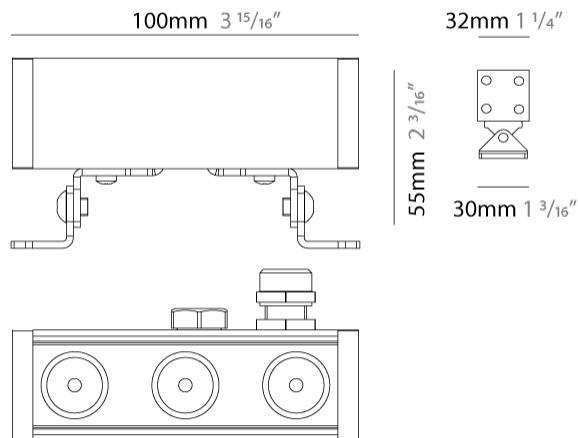

1. To build a product code in our configurator select the specify button on the base model # product page
2. To build a manual product code on this datasheet choose from the options listed below in blue font and add the suffix to the base model #

GENERAL

Series: Mini Corniche
Brand: Platek
Division: Exterior
Mounting Type: Surface
Mounting Location: Wall
Subcategory: Wallwash

PHYSICAL

Shape: Rectangle
Length (mm): 100
Length (in): 3 ¹⁵/₁₆
Width (mm): 32
Width (in): 1 ¹/₄
Height (mm): 32
Height (in): 1 ¹/₄
Extension (mm): 55
Extension (in): 2 ³/₁₆
Light Distribution: Adjustable / Direct
Weight (kg): 1.2
Weight (lbs): 2.6
Screws: A4 stainless steel
Diffuser: Clear tempered glass
Gasket: Gore-Tex valve to prevent condensation inside the fitting.
Fixture Finish: [BLK](#) / [WHI](#) / [GRY](#) / [COR](#) / [ANT](#) / [BRZ](#)
Fixture Material: Extruded Aluminum

ELECTRICAL

Lamp Type: LED
Total Output Wattage (W): 6
Dimming: Bluetooth technology or DMX
Control Gear: DMX
Driver Included: No
Driver Location: Remote
Driver Type: Constant Current - Universal
Driver Class: Class 2
Input Voltage (V): 120 - 277
Constant Current (MA): 500

LED

Number of LEDs: 4
Color Temperature (°K): RGBW
CRI: >80 CRI
Lamp Life (hrs): 60000
Special LEDs offerings: RGBW

OPTICAL

Optic°: [26](#) / [40](#) / [ELL](#)

RATINGS AND CERTIFICATIONS

Certified By: Certified for North American Standards
IP rating: IP65
IK Rating: IK07
Bug Rating: B1 U0 G0