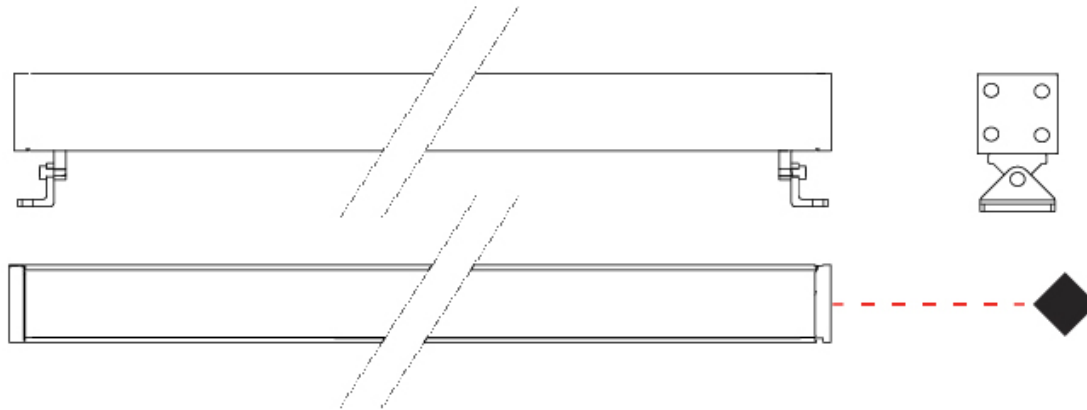

MINI CORNICHE SURFACE

E9W591-

PROJECT	_____
TYPE	_____
SPECIFIER	_____
QUANTITY	_____
DATE	_____

E