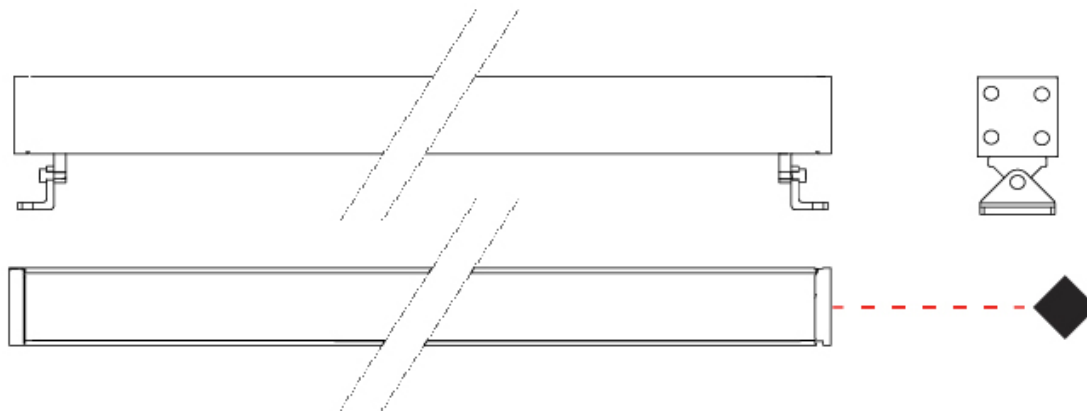

MINI CORNICHE SURFACE

E9W613-

PROJECT
TYPE
SPECIFIER
QUANTITY
DATE

E