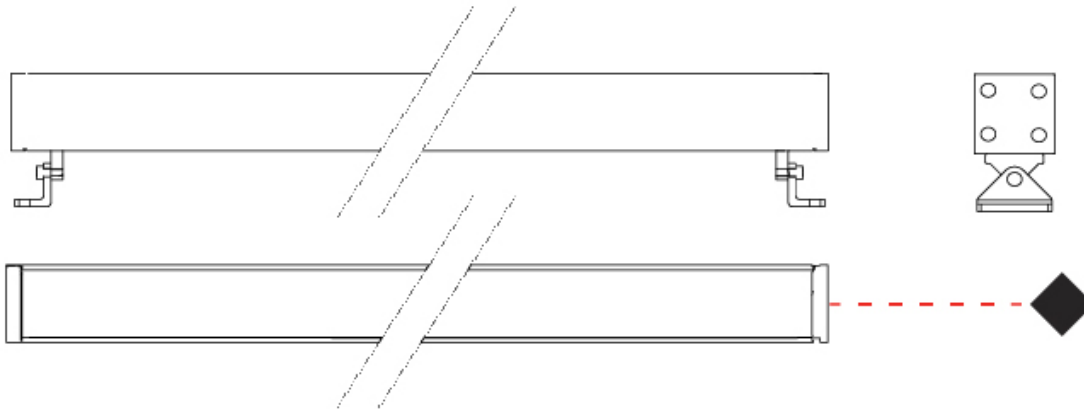

MINI CORNICHE SURFACE

E9W592-

PROJECT	_____
TYPE	_____
SPECIFIER	_____
QUANTITY	_____
DATE	_____

E