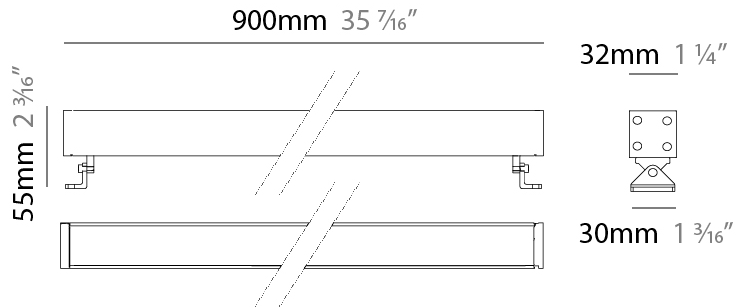

1. To build a product code in our configurator select the specify button on the base model # product page
2. To build a manual product code on this datasheet choose from the options listed below in blue font and add the suffix to the base model #

GENERAL

Series: Mini Corniche
Brand: Platek
Division: Exterior
Mounting Type: Surface
Mounting Location: Wall
Subcategory: Wallwash

PHYSICAL

Shape: Rectangle
Length (mm): 900
Length (in): 35 ⁷/₁₆"
Width (mm): 32
Width (in): 1 ¹/₄"
Height (mm): 32
Height (in): 1 ¹/₄"
Extension (mm): 55
Extension (in): 2 ³/₁₆"
Light Distribution: Adjustable / Direct
Weight (kg): 2.2
Weight (lbs): 4.8
Screws: A4 stainless steel
Diffuser: Clear tempered glass
Gasket: Gore-Tex valve to prevent condensation inside the fitting.
Fixture Finish: BLK / WHI / GRY / COR / ANT / BRZ
Fixture Material: Extruded Aluminum

ELECTRICAL

Lamp Type: LED
Total Output Wattage (W): 35
Dimming: Bluetooth technology or DMX
Control Gear: DMX
Driver Included: No
Driver Location: Remote
Driver Type: Constant Current - Universal
Driver Class: Class 2
Input Voltage (V): 120 - 277
Constant Current (MA): 500

LED

Number of LEDs: 24
Color Temperature (°K): RGBW
CRI: >80 CRI
Lamp Life (hrs): 60000
Special LEDs offerings: RGBW

OPTICAL

Optic°: 26 / 40 / ELL

RATINGS AND CERTIFICATIONS

Certified By: Certified for North American Standards
IP rating: IP65
IK Rating: IK07
Bug Rating: B1 U0 G0

PROJECT
TYPE
SPECIFIER
QUANTITY
DATE