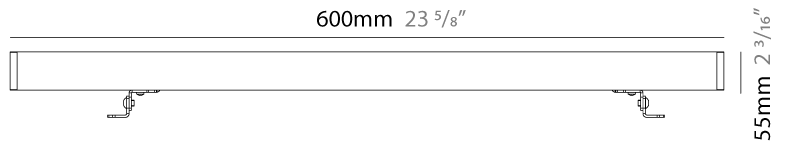

1. To build a product code in our configurator select the specify button on the base model # product page
2. To build a manual product code on this datasheet choose from the options listed below in blue font and add the suffix to the base model #

GENERAL

Series: Mini Corniche
Brand: Platek
Division: Exterior
Mounting Type: Surface
Mounting Location: Wall
Subcategory: Wallwash

PHYSICAL

Shape: Rectangle
Length (mm): 600
Length (in): 23 ⁵/₈
Width (mm): 32
Width (in): 1 ¹/₄
Height (mm): 32
Height (in): 1 ³/₁₆
Extension (mm): 55
Extension (in): 2 ³/₁₆
Light Distribution: Adjustable / Direct
Weight (kg): 1.8
Weight (lbs): 4.0
Screws: A4 stainless steel
Diffuser: Clear tempered glass
Gasket: Gore-Tex valve to prevent condensation inside the fitting.
Fixture Finish: BLK / WHI / GRY / COR / ANT / BRZ
Fixture Material: Extruded Aluminum

ELECTRICAL

Lamp Type: LED
Total Output Wattage (W): 23
Dimming: Bluetooth technology or DMX
Control Gear: DMX
Driver Included: No
Driver Location: Remote
Driver Type: Constant Current - Universal
Driver Class: Class 2
Input Voltage (V): 120 - 277
Constant Current (MA): 500

LED

Number of LEDs: 16
Color Temperature (°K): RGBW
CRI: >80 CRI
Lamp Life (hrs): 60000
Special LEDs offerings: RGBW

OPTICAL

Optic°: 26 / 40 / ELL

RATINGS AND CERTIFICATIONS

Certified By: Certified for North American Standards
IP rating: IP65
IK Rating: IK07
Bug Rating: B1 U0 G0

PROJECT
TYPE
SPECIFIER
QUANTITY
DATE

32mm 1 ¹/₄ "

30mm 1 ³/₁₆ "